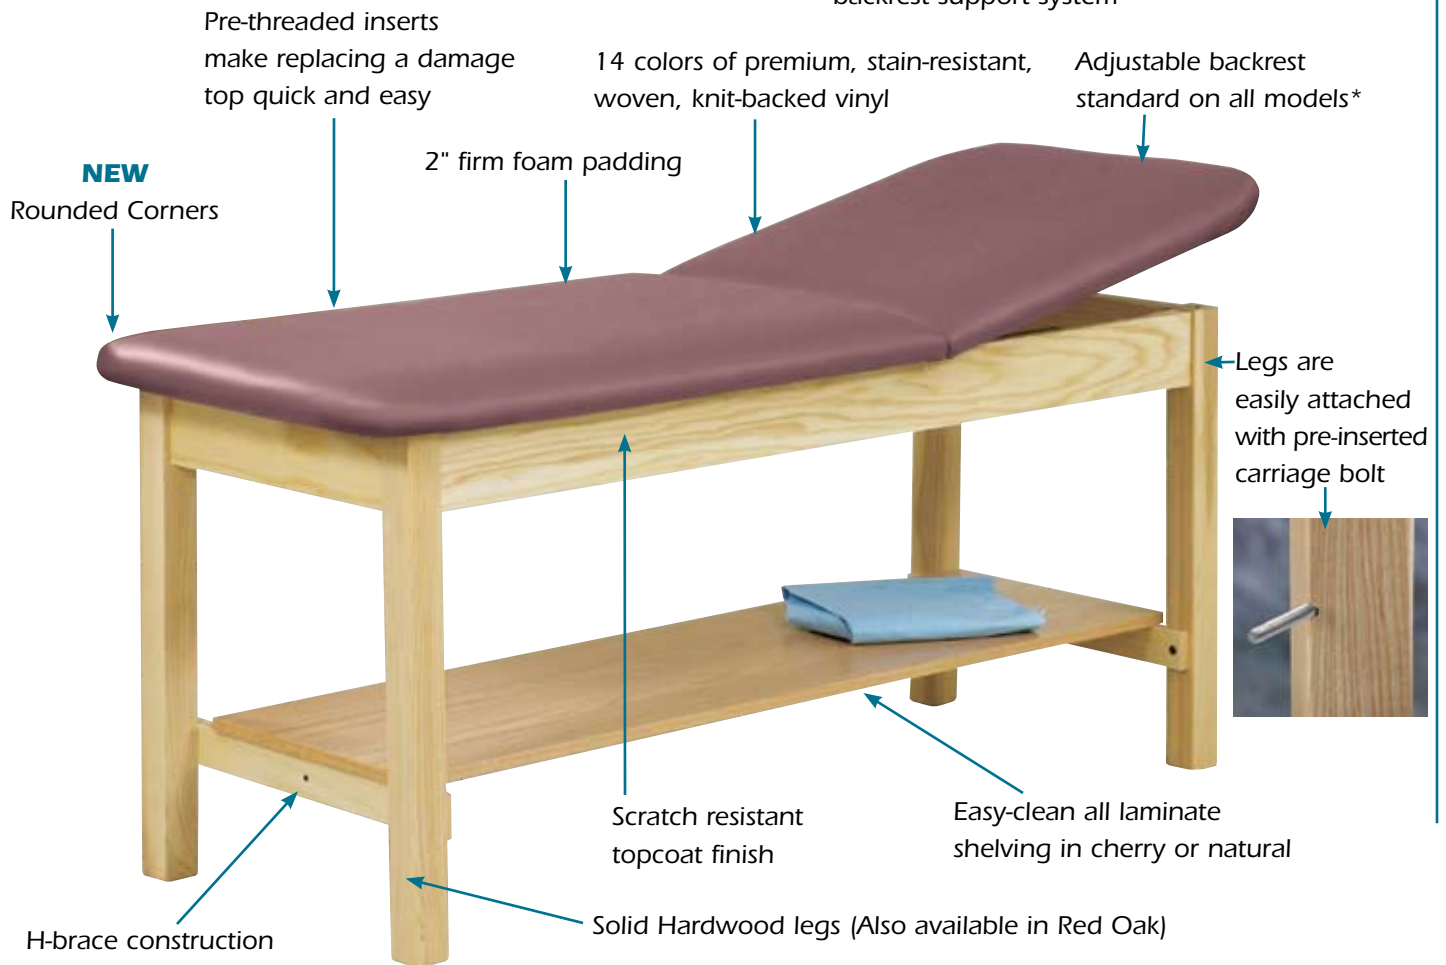

* 088-Optional Non-Adjustable Flat Top also available. See page 25 for details.

NOTE: Flat top models ship via common carrier.